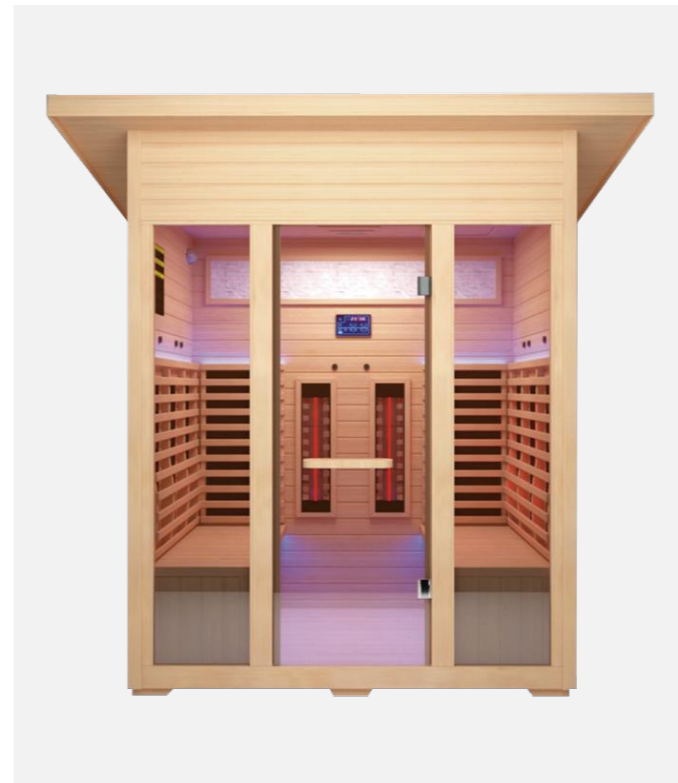

Outdoor Infrared Sauna

RL-OUT-GC4-1

G.W.:418.2KG
Size : 180*120*206/224cm
Loading Quantity:40'HQ(20PCS)

RL-OUT-GC3-1

G.W.:335KG
Size : 150*105*2060/2240mm
Loading Quantity:40'HQ(24PCS)