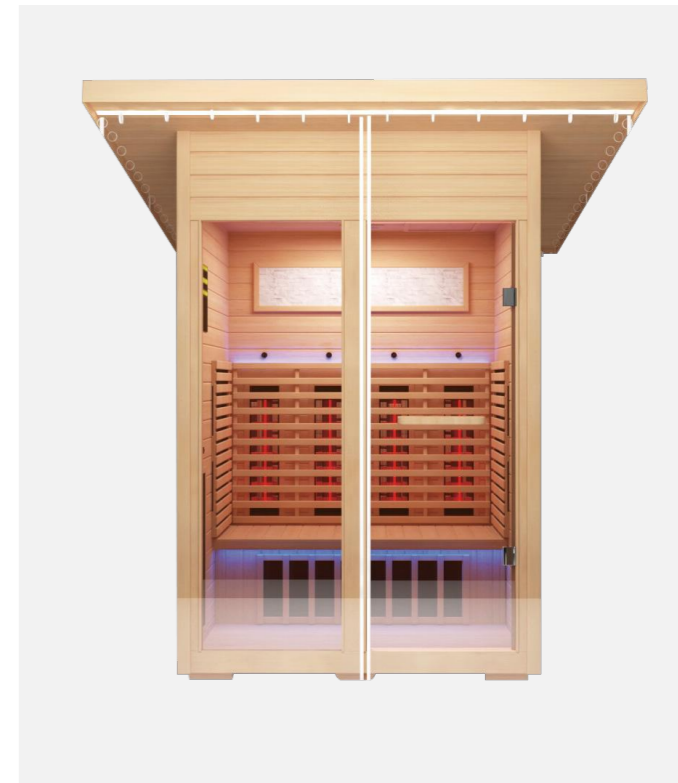

Outdoor Infrared Sauna

RL-OUT-GC4-1

G.W.:418.2KG
Size : 180*120*206/224cm
Loading Quantity:40'HQ(20PCS)

RL-OUT-GC3-1

G.W.:335KG
Size : 150*105*2060/2240mm
Loading Quantity:40'HQ(24PCS)