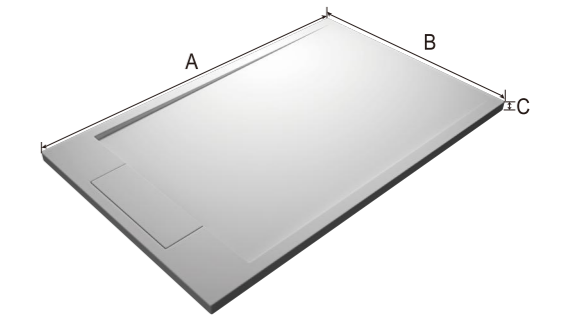

Artificial Stone Resin Shower Tray

unit :mm

Model	Size	Waste Position	A	B	C
RL-STF8012	1215*800*40	W1	1215	800	40
RL-STF9012	1215*900*40	W1	1215	900	40
RL-STF8014	1415*800*40	W1	1415	800	40
RL-STF9014	1415*900*40	W1	1415	900	40