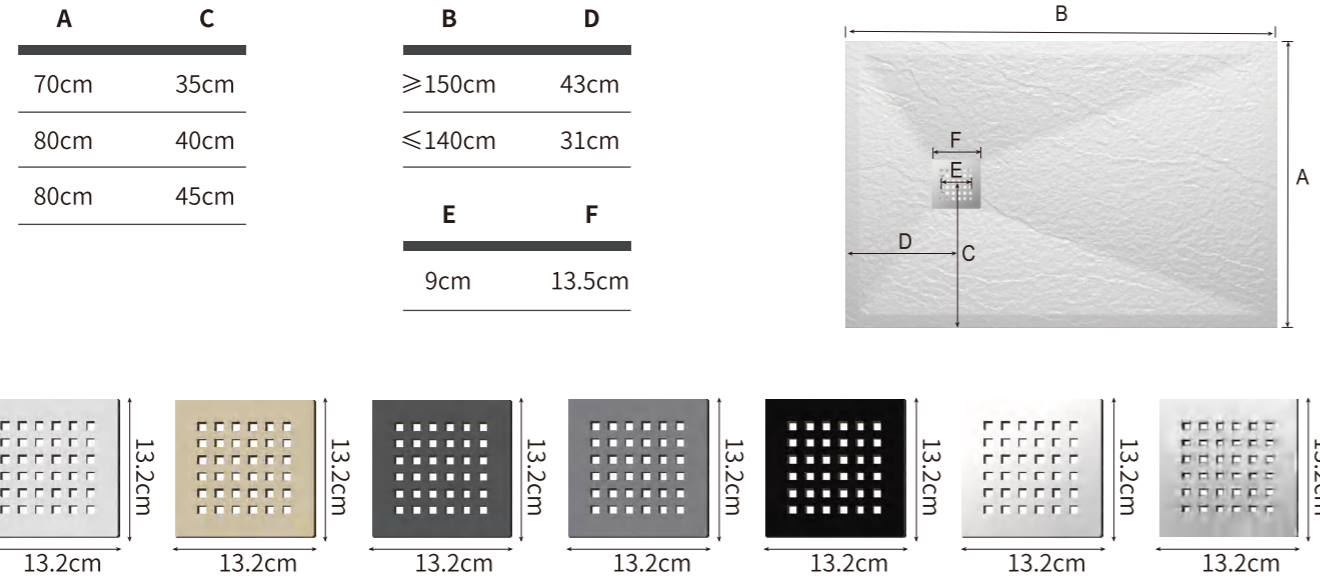

Shower Tray

BMC Shower Tray

Length: 80-180cm
Width: 70-90cm
Height: 3cm

Stone Tray

White

Cream-yellow

Dark grey

light grey

RL-DR01

Thfl eow rate reaches 30L/min.

RL-DR02

Thfl eow rate reaches 40L/min.

Dimension

	70cm	80cm	90cm
80cm	/	RL-A88	/
90cm	/	/	RL-A99
100cm	RL-A710	RL-A810	RL-A910
120cm	RL-A712	RL-A812	RL-A912
140cm	RL-A714	RL-A814	RL-A914
160cm	RL-A716	RL-A816	RL-A916
180cm	RL-A718	RL-A818	RL-A918

Drain Position

Thickness of cover : 1.2mm

Features

- Anti-slip
- Antibacterial
- Cuttable
- 5 years guarantee
- Mass coloration
- Water proof
- Optional colours
- Include drainers
- Ecological material
- Easy to clean
- Support repairs
- Include covers

unit :mm	
Model	Size
RL-9090ES	900*900
RL-12090ES	1200*900
RL-14090ES	1400*900
RL-15090ES	1500*900
RL-16090ES	1600*900
RL-17090ES	1700*900
RL-18090ES	1800*900

unit :mm	
Model	Size
RL-8080ERS	800*800*32
RL-9090ERS	900*900*32