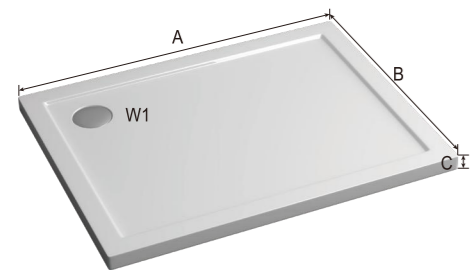

unit :mm

Model	Size	Waste Position	A	B	C
RL-G01	700*700*40	W1	700	700	40
	750*750*40	W1	750	750	40
	800*800*40	W1	800	800	40
	900*900*40	W1	900	900	40
	1000*1000*40	W1	1000	1000	40

unit :mm

Model	Size	Waste Position	A	B	C
RL-G02	900*700*40	W1	900	700	40
	1000*700*40	W1	1000	700	40
	1100*700*40	W1	1100	700	40
	1200*700*40	W1	1200	700	40
	1400*700*40	W1	1400	700	40
	1500*700*40	W1	1500	700	40
	1600*700*40	W1	1600	700	40
	1700*700*40	W1	1700	700	40
	900*800*40	W1	900	800	40
	1000*800*40	W1	1000	800	40
	1100*800*40	W1	1100	800	40
	1200*800*40	W1	1200	800	40
	1400*800*40	W1	1400	800	40
	1500*800*40	W1	1500	800	40
	1600*800*40	W1	1600	800	40
	1700*800*40	W1	1700	800	40
	1000*900*40	W1	1000	900	40
	1100*900*40	W1	1100	900	40
	1200*900*40	W1	1200	900	40
	1400*900*40	W1	1400	900	40
1500*900*40	W1	1500	900	40	
1600*900*40	W1	1600	900	40	
1700*900*40	W1	1700	900	40