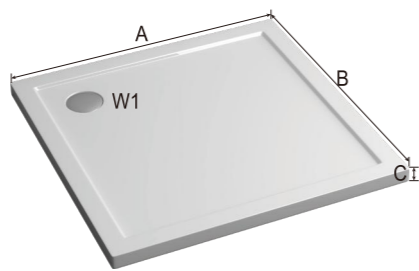

unit :mm

Model	Size	Waste Position	A	B	C
RL-G01	700*700*40	W1	700	700	40
	750*750*40	W1	750	750	40
	800*800*40	W1	800	800	40
	900*900*40	W1	900	900	40
	1000*1000*40	W1	1000	1000	40

unit :mm

Model	Size	Waste Position	A	B	C
RL-G02	900*700*40	W1	900	700	40
	1000*700*40	W1	1000	700	40
	1100*700*40	W1	1100	700	40
	1200*700*40	W1	1200	700	40
	1400*700*40	W1	1400	700	40
	1500*700*40	W1	1500	700	40
	1600*700*40	W1	1600	700	40
	1700*700*40	W1	1700	700	40
	900*800*40	W1	900	800	40
	1000*800*40	W1	1000	800	40
	1100*800*40	W1	1100	800	40
	1200*800*40	W1	1200	800	40
	1400*800*40	W1	1400	800	40
	1500*800*40	W1	1500	800	40
	1600*800*40	W1	1600	800	40
	1700*800*40	W1	1700	800	40
	1000*900*40	W1	1000	900	40
	1100*900*40	W1	1100	900	40
	1200*900*40	W1	1200	900	40
	1400*900*40	W1	1400	900	40
1500*900*40	W1	1500	900	40	
1600*900*40	W1	1600	900	40	
1700*900*40	W1	1700	900	40