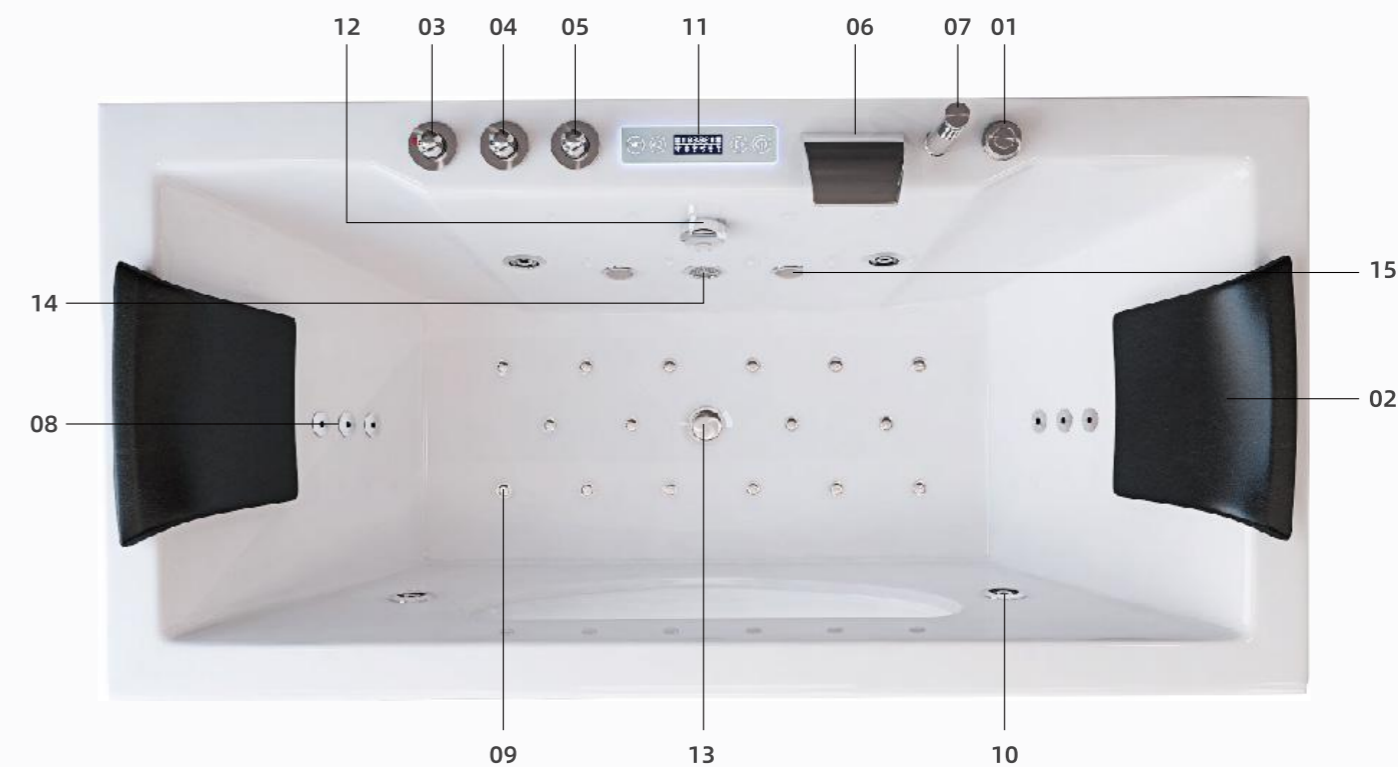

Whirlpool Baths

Explosion Diagram

No.	Description	No.	Description	No.	Description
01	Adjustment switch	06	Waterfall faucet	11	Computer panel
02	Pillow	07	Handshower	12	Overflow
03	Divert knob	08	Small water jets	13	Floor drain
04	Cold water volume	09	Air jets	14	Water circulation
05	Hot water volume	10	Big water jets	15	Underwater light