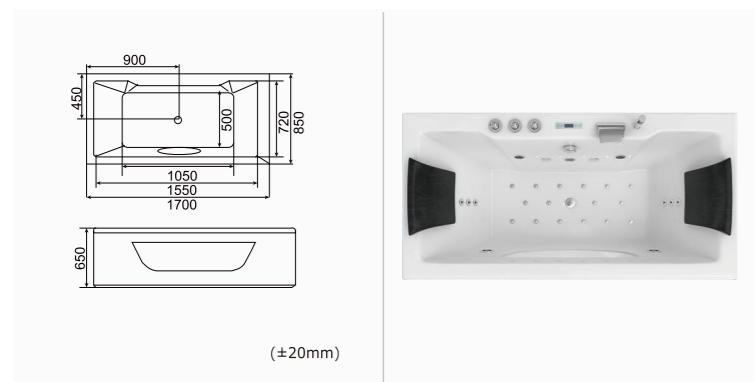

Whirlpool Baths

Explosion Diagram

No.	Description	No.	Description	No.	Description
01	Adjustment switch	06	Waterfall faucet	11	Computer panel
02	Pillow	07	Handshower	12	Overflow
03	Divert knob	08	Small water jets	13	Floor drain
04	Cold water volume	09	Air jets	14	Water circulation
05	Hot water volume	10	Big water jets	15	Underwater light

RL-6132 SKU:0350006

1700*850*650mm (67" x 33" x 25")
 1800*900*650mm (70" x 35" x 25")
 Loading Quantity:40'HQ(49pcs/48pcs)

RL-6180 SKU:0350047 (1600)/0350005 (1700)/0350048 (1800)

1600*700*600mm (63" x 27" x 23")
 1700*800*600mm (67" x 31" x 23")
 1800*900*600mm (70" x 35" x 23")
 Loading Quantity:40'HQ(48pcs/48pcs/46pcs)