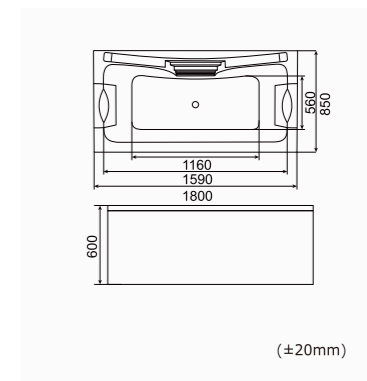

RL-6157 L/R
SKU:0350024 (L)/0350025 (R)
1400*820*620mm(55"x32"x24")
1500*820*620mm(59"x32"x24")
Loading Quantity:40'HQ(52pcs/50pcs)

RL-6156
SKU:0350013
1700*810*610mm(67"x32"x24")
Loading Quantity:40'HQ(50pcs)

RL-6144
SKU:0350003
1600*880*700mm(63"x34"x27")
Loading Quantity:40'HQ(50pcs)

RL-6154
1850*1250*610mm(73"x49"x24")
Loading Quantity:40'HQ(36pcs)

RL-6158
SKU:0350015
1800*1200*650mm(70"x47"x25")
Loading Quantity:40'HQ(42pcs)

RL-6183 SKU:0350014

1800*900*640mm(70"x35"x25")
 Loading Quantity:40'HQ(54pcs)

RL-8014 L/R

1500*800*580mm(59"x31"x23")
 1600*800*580mm(63"x31"x23")
 1700*800*580mm(67"x31"x23")
 Loading Quantity:40'HQ(48pcs/48pcs/48pcs)

RL-8016 SKU:0350019

1800*850*600mm(70"x33"x23")
 Loading Quantity:40'HQ(48pcs)

RL-6181
 SKU:0350007
 1800*1200*650mm(70"x47"x25")
 Loading Quantity:40'HQ(41pcs)

RL-6182
 SKU:0350008
 1790*850*600mm(70"x33"x23")
 Loading Quantity:40'HQ(48pcs)
 (Note:Not for Europe)