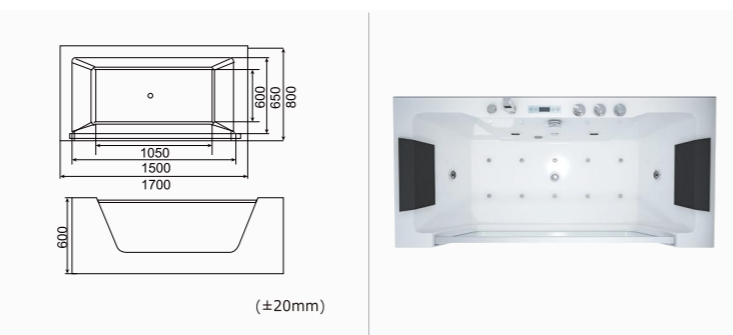

Whirlpool Baths

Explosion Diagram

No.	Description	No.	Description	No.	Description
01	Adjustment switch	06	Waterfall faucet	11	Computer panel
02	Pillow	07	Handshower	12	Overflow
03	Divert knob	08	Small water jets	13	Floor drain
04	Cold water volume	09	Air jets	14	Water circulation
05	Hot water volume	10	Big water jets	15	Underwater light

RL-6132 SKU:0350006

1700*850*650mm (67" x 33" x 25")
 1800*900*650mm (70" x 35" x 25")
 Loading Quantity:40'HQ(49pcs/48pcs)

RL-6180 SKU:0350047 (1600)/0350005 (1700)/0350048 (1800)

1600*700*600mm (63" x 27" x 23")
 1700*800*600mm (67" x 31" x 23")
 1800*900*600mm (70" x 35" x 23")
 Loading Quantity:40'HQ(48pcs/48pcs/46pcs)