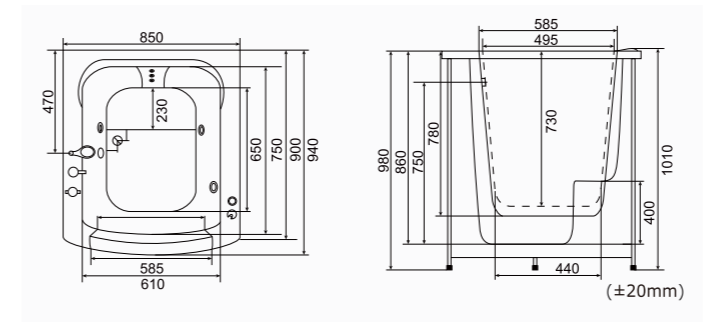

850*940*1010mm (33" x 37" x 40")
Loading Quantity:40'HQ(52pcs)

RL-9002 SKU:0350052