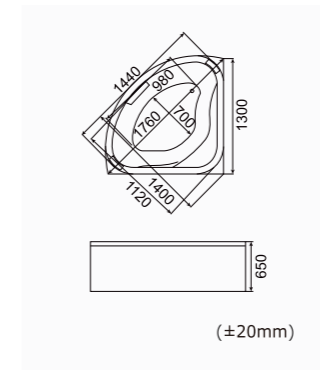

(±20mm)

RL-6135L SKU:0350001

1700*800*590mm (67" x 31" x 23")
Loading Quantity:40'HQ(48pcs)

(±20mm)

RL-6142 L/R

SKU:0350020 (L)/0350021 (R)
1500*750*720mm(59"x30"x28")
Loading Quantity:40'HQ(50pcs)

(±20mm)

RL-6149 L/R

SKU:0350055
1700*1200*650mm(67"x47"x25")
Loading Quantity:40'HQ(36pcs)

(±20mm)

RL-6133 SKU:0350031 (1290)/0350032 (1500)

1290*1290*600mm (50" x 50" x 23")
 1500*1500*600mm (59" x 59" x 23")
 Loading Quantity:40'HQ(37pcs/36pcs)

RL-6155 SKU:0350034 (1400)/0350035 (1520)/0350036 (1570)

1350*1350*620mm (53" x 53" x 24")
 1400*1400*620mm (55" x 55" x 24")
 1520*1520*620mm (60" x 60" x 24")
 1570*1570*620mm (62" x 62" x 24")
 Loading Quantity:40'HQ(36pcs/36pcs/36pcs/36pcs)

RL-6133 (without aluminium)
 SKU:0350043
 1500*1500*600mm(59"x59"x23")
 Loading Quantity:40'HQ(36pcs)

RL-6134
 SKU:0350033
 1410*1410*600mm(55"x55"x23")
 Loading Quantity:40'HQ(36pcs)

RL-6143
 SKU:0350038
 1300*1300*650mm(51"x51"x25")
 Loading Quantity:40'HQ(40pcs)