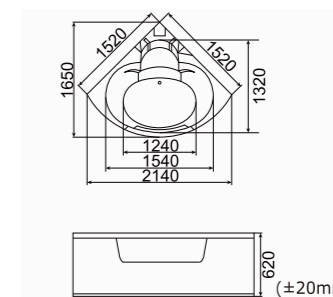

(±20mm)

RL-6135L SKU:0350001

1700*800*590mm (67" x 31" x 23")
Loading Quantity:40'HQ(48pcs)

(±20mm)

RL-6142 L/R

SKU:0350020 (L)/0350021 (R)
1500*750*720mm(59"x30"x28")
Loading Quantity:40'HQ(50pcs)

(±20mm)

RL-6149 L/R

SKU:0350023 (L)/0350022 (R)
1500*1000*590mm(59"x39"x23")
Loading Quantity:40'HQ(50pcs)

(±20mm)

RL-6153 L/R

SKU:0350026 (L)/0350027 (R)
1800*1200*650mm (70"x47"x25")
Loading Quantity:40'HQ(36pcs)

(±20mm)

RL-H1712 L

SKU:0350055
1700*1200*650mm(67"x47"x25")
Loading Quantity:40'HQ(36pcs)

(±20mm)

RL-6133 SKU:0350031 (1290)/0350032 (1500)

1290*1290*600mm (50" x 50" x 23")
 1500*1500*600mm (59" x 59" x 23")
 Loading Quantity:40'HQ(37pcs/36pcs)

RL-6155 SKU:0350034 (1400)/0350035 (1520)/0350036 (1570)

1350*1350*620mm (53" x 53" x 24")
 1400*1400*620mm (55" x 55" x 24")
 1520*1520*620mm (60" x 60" x 24")
 1570*1570*620mm (62" x 62" x 24")
 Loading Quantity:40'HQ(36pcs/36pcs/36pcs/36pcs)