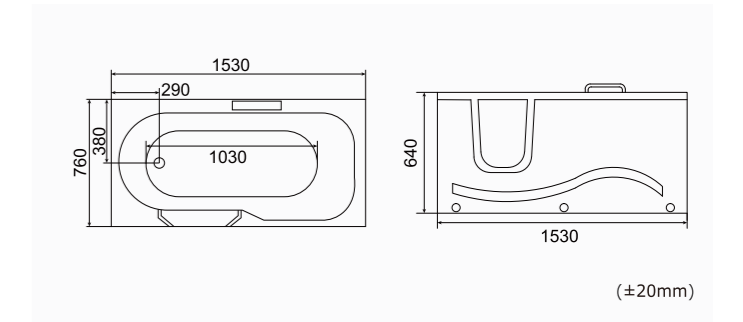

1530*760*640mm (60" x 30" x 25")
Loading Quantity:40'HQ(64pcs)